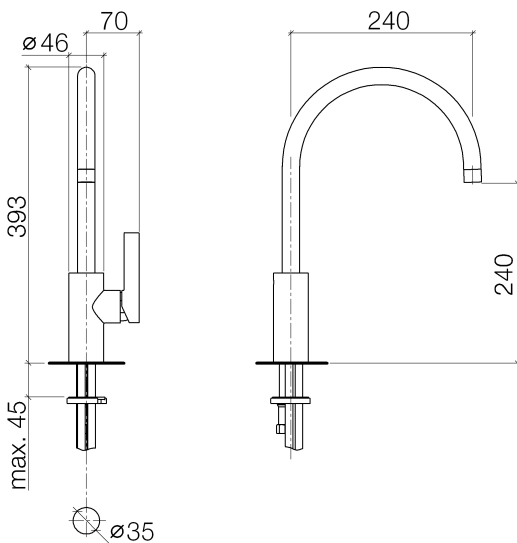

Kitchen - Tara Ultra  
Single-lever mixer - polished chrome  
Article number: 33 826 875-00 0010

- 9-1/2" Projection
- Swiveling spout 360°
- Areated stream
- Total height 15-1/2"
- Height to aerator/spout outlet 9-1/2"
- Single-lever mixer hole diameter 1-3/8"
- 2x 3/8" US flexible supply lines
- Water flow rate limited to max. 1.5 gpm
- lead-free
- (ADA)

## Dimensional drawing

All dimensions in mm / inch = mm x 0,0394

Kitchen - Tara Ultra  
Single-lever mixer - polished chrome  
Article number: 33 826 875-00 0010

### Flow rate chart

Kitchen - Tara Ultra  
Single-lever mixer - polished chrome  
Article number: 33 826 875-00 0010