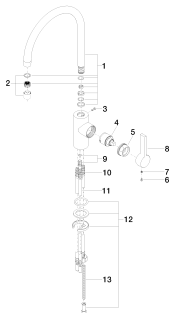

Kitchen - Tara Ultra  
Single-lever mixer - polished chrome  
Article number: 33 826 875-00 0010

- 9-1/2" Projection
- Swiveling spout 360°
- Areated stream
- Total height 15-1/2"
- Height to aerator/spout outlet 9-1/2"
- Single-lever mixer hole diameter 1-3/8"
- 2x 3/8" US flexible supply lines
- Water flow rate limited to max. 1.5 gpm
- lead-free
- (ADA)

## Dimensional drawing

All dimensions in mm / inch = mm x 0,0394

Kitchen - Tara Ultra  
Single-lever mixer - polished chrome  
Article number: 33 826 875-00 0010

### Flow rate chart

Kitchen - Tara Ultra  
Single-lever mixer - polished chrome  
Article number: 33 826 875-00 0010

### Spare parts list

Number	Item Number	Designation	Number of units
--------	-------------	-------------	-----------------