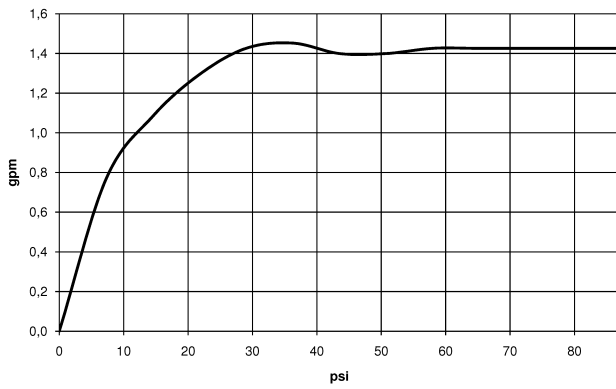

## Dimensional drawing

All dimensions in mm / inch = mm x 0,0394

Kitchen - Tara Ultra  
Single-lever mixer - polished chrome  
Article number: 33 826 875-00 0010

### Flow rate chart

Kitchen - Tara Ultra  
Single-lever mixer - polished chrome  
Article number: 33 826 875-00 0010